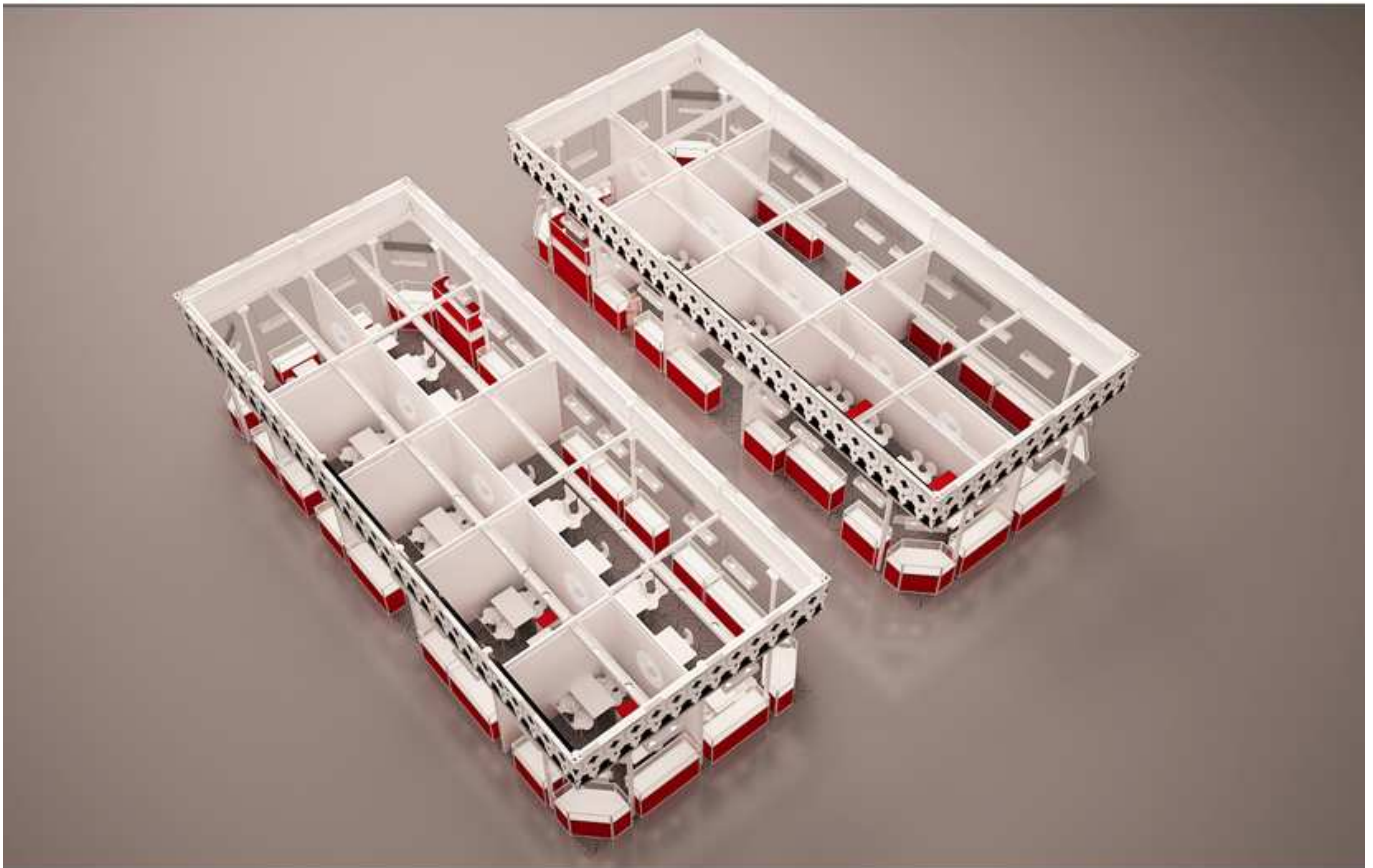

091202-04-1002-01-V1

EXHIBITION TITLE: JCK 2010

CLIENT NAME:ITC

091202-04-1002-01-V1

EXHIBITION TITLE: JCK 2010

LAYOUT TITLE:10X10 BOOTH VIEW

CLIENT NAME:ITC

091202-04-1002-01-V1

EXHIBITION TITLE: JCK 2010

LAYOUT TITLE: FRONT VIEW

CLIENT NAME: ITC

091202-04-1002-01-V1

EXHIBITION TITLE: JCK 2010

LAYOUT TITLE: OVER VIEW CARPET OPTION 1

CLIENT NAME: ITC

091202-04-1002-01-V1

EXHIBITION TITLE: JCK 2010

LAYOUT TITLE: PAVILION VIEW

CLIENT NAME: ITC